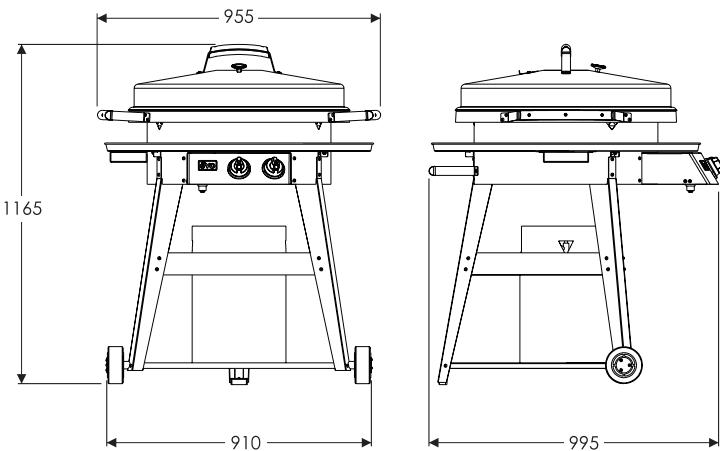

Lid lets you roast, steam, warm, or smoke foods

Cooking Surface
76.2cm diameter. Dual burners provide variable temperatures from 107°C to 288°C

Flame Portals located just above the control panel provide a convenient view of the burners

Removable Leg Brace
provides access to LP tank for easy exchange

10-0002	10-0002 Professional Wheeled Cart
Style	Mobile cart
Cooking Surface Diameter	762mm (30")
Gas Type	LPG or Natural Gas
Cooking Temperature Range	107°C to 288°C
Dimensions (h x w)	With hood: 1168 x 1016mm Without hood: 940 x 1016mm
Net weight / Ship weight	75kg / 111kg