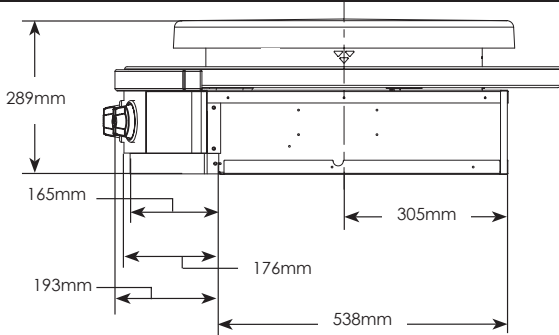

Affinity 25G Built-In Grill Model # 10-0095