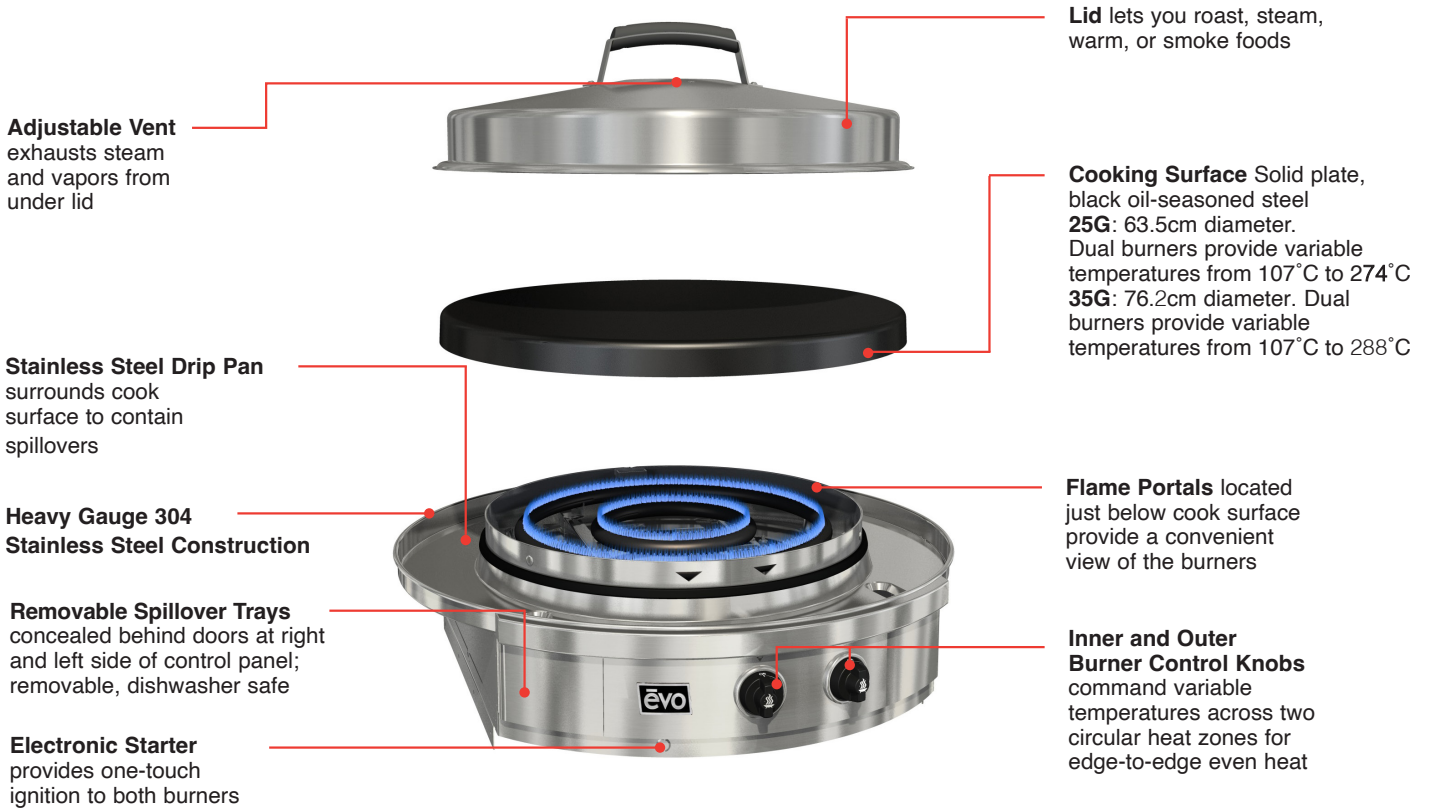

Affinity 30G / 25G Built-In Grill

Model # 10-0055 / 10-0095

The Evo Affinity was built to be the centerpiece of your outdoor kitchen. With precise temperature control across dual gas burners and a highly capable cooking surface, the Affinity is the perfect stage to entertain large or small parties.

Model #	10-0055 Affinity 30G	10-0095 Affinity 25G
Style	Built-In Grill	Built-In Grill
Cooking Surface Diameter	762mm (30")	635mm (25")
Gas Type	LPG or Natural Gas	LPG or Natural Gas
Cooking Temperature Range	107°C to 288°C	107°C to 274°C
Dimensions (h x w)	289mm x 918mm	289mm x 817mm
Net weight / Ship weight	84 kg / 106.6kg	45kg / 68kg

The Affinity models install into a counter-top, leaving only the cooking surface, drip pan and control panel exposed. Minimum 9.5mm clearance to combustible surfaces allows installation to wood, rock, concrete and tiles counter surfaces.

ALL EVO GRILLS INCLUDE:

- Two stainless steel spatulas (12-0110-AC), One stainless steel scraper (12-0111-AC), One cook surface cleaning kit (13-0100-AC), One Evo Cookbook (16-0115-CB)
- Stainless steel lid, Stainless steel tank sleeve (Portable model only), Installation instructions, use and care manual