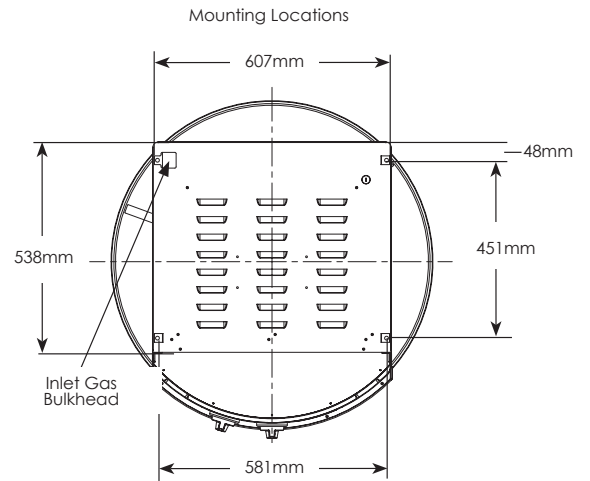

Affinity 25G Built-In Grill Model # 10-0095