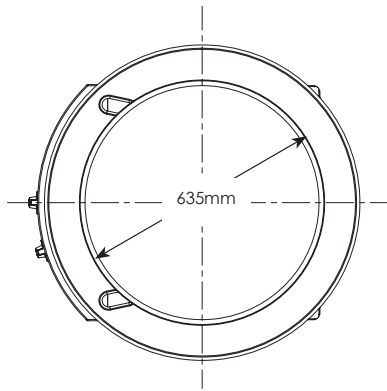

Affinity 25G Built-In Grill Model # 10-0095