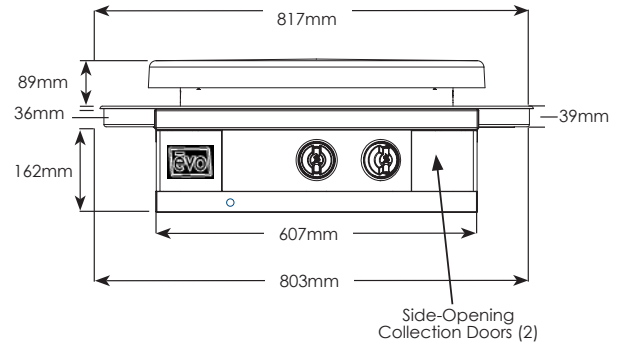

Affinity 25G Built-In Grill Model # 10-0095